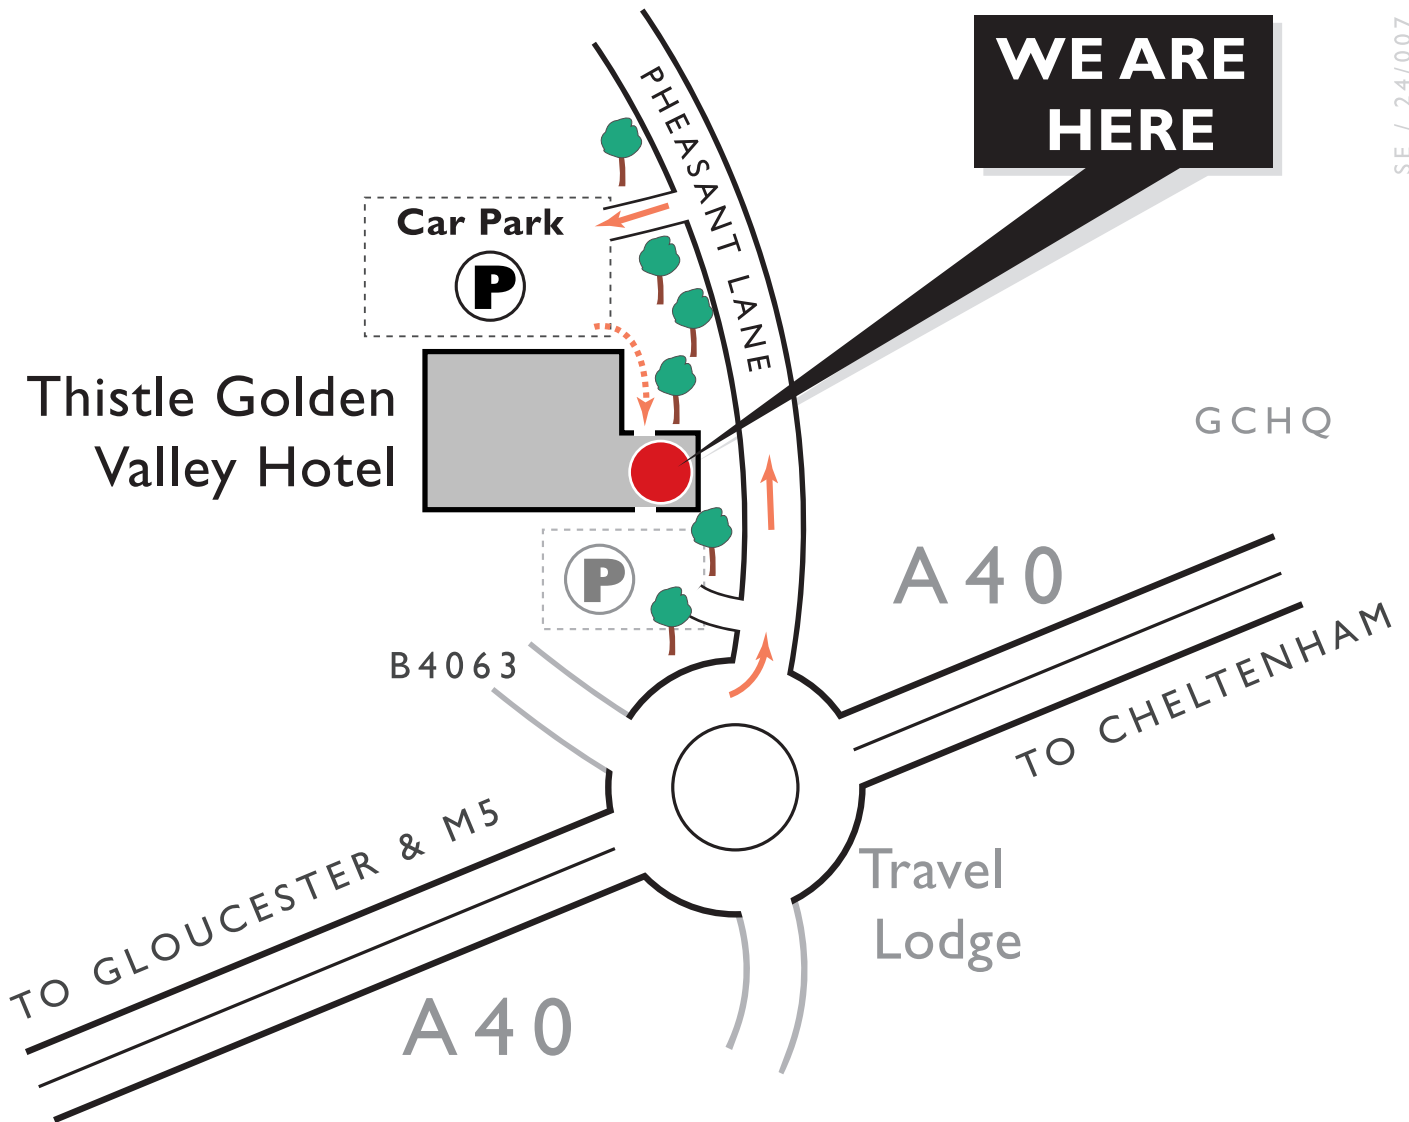

# HOW TO FIND US...

**Visitors are especially welcome at BNI Cheltenham.**

We meet at the THISTLE HOTEL every Friday morning.  
The Thistle is just off the Golden Valley Roundabout, Cheltenham.

**Time** Arrive at 06.45 for 07.00. Meeting ends at 08.30.

**Directions** Take the turning for the Thistle (Pheasant Lane)

**Parking** Large car park at rear of the hotel

Then walk down the path between the trees and the hotel to the rear door, or walk left around the side of the hotel to the front reception.